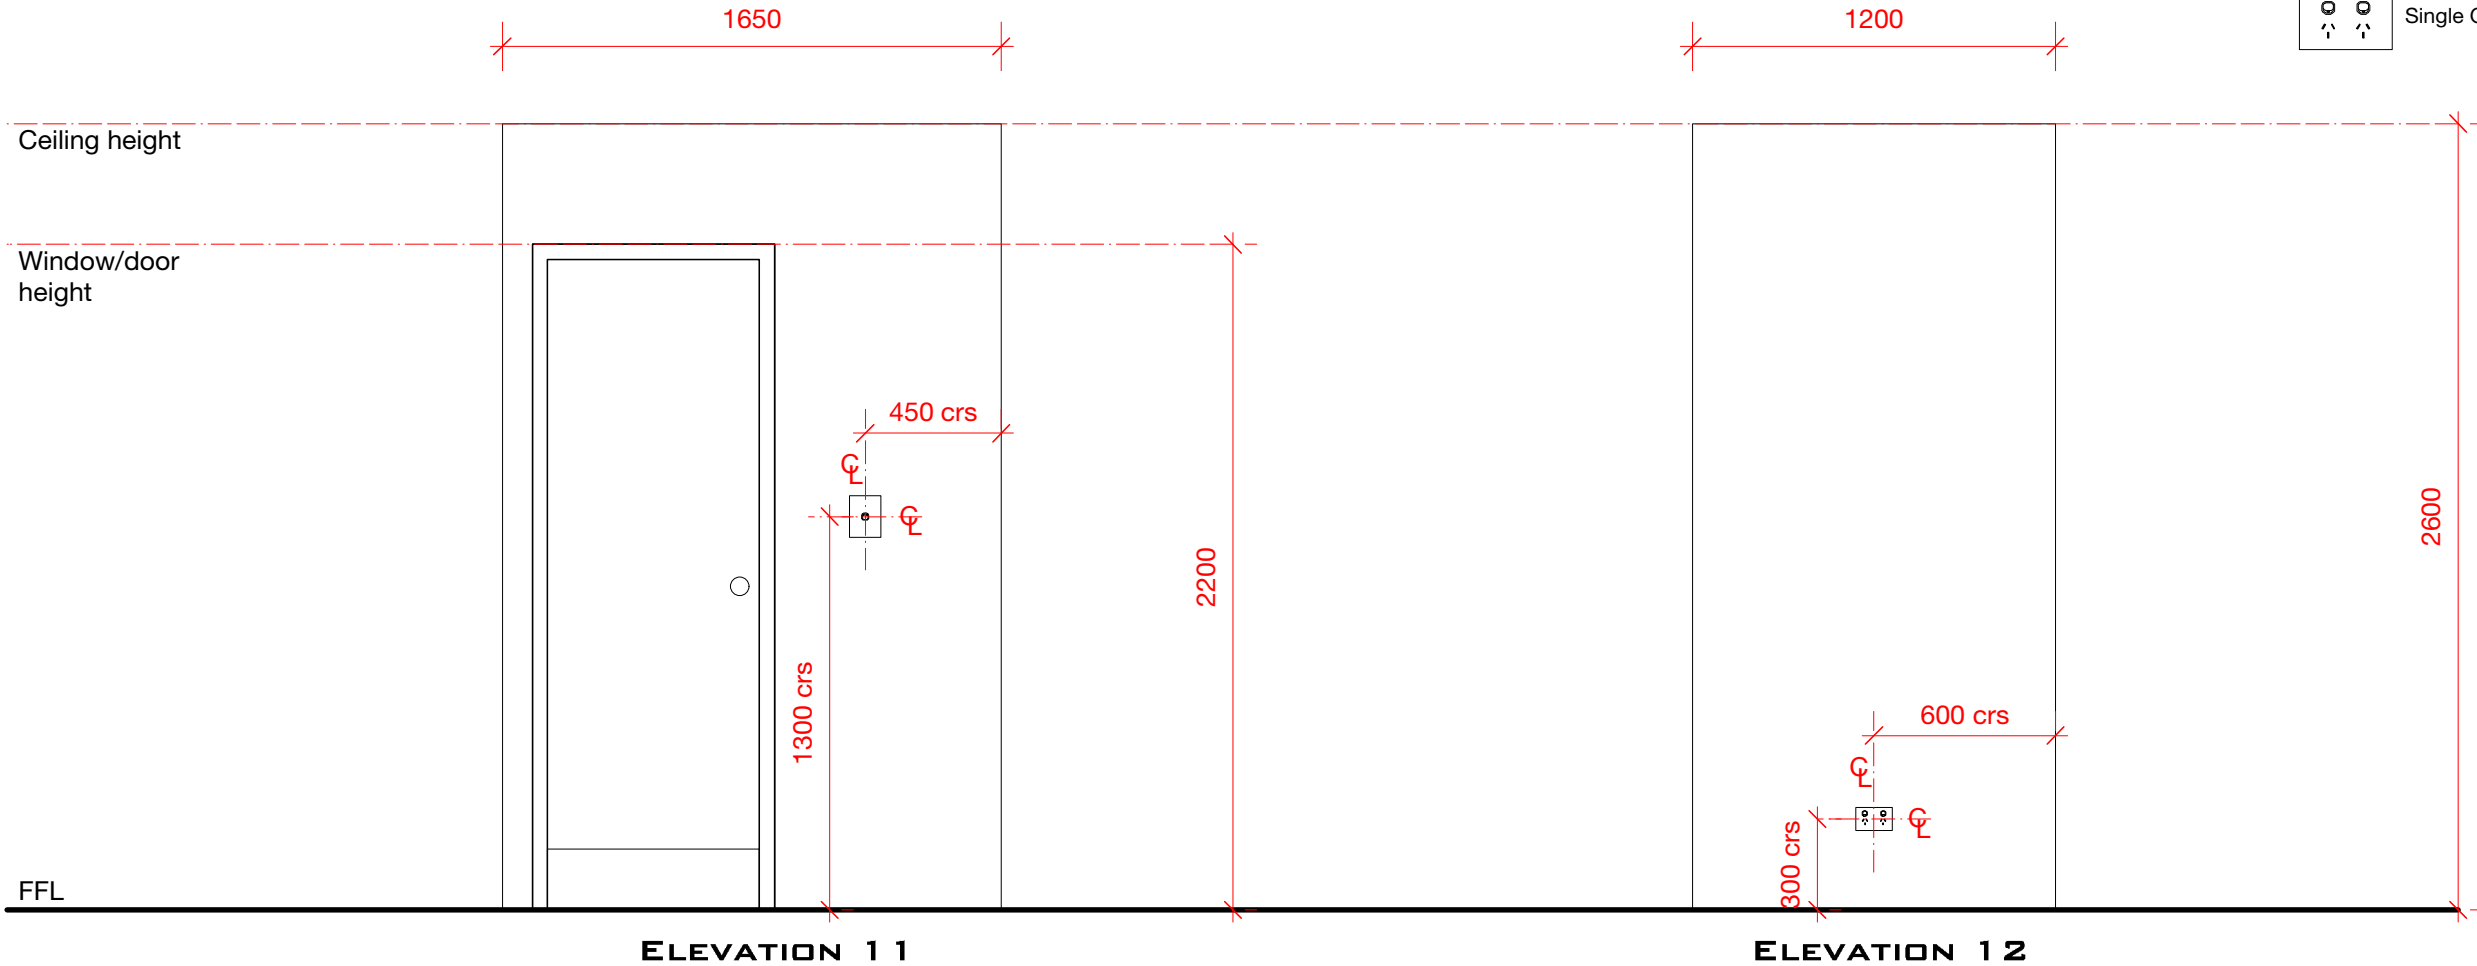

Legend:

TENDER ISSUE
conway architects
Architects + Master Planning
OPERATIONS OFFICE
WALL ELEVATIONS 9-12
SCALE 1:25
18TH JUNE 2019
AR-LTA-711