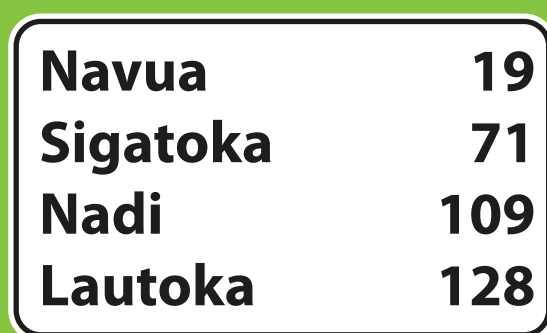

## Informatory Sign

Informatory signs give you useful information, for example, the distance to the next town. They are rectangle, but come in rang

e of different colours and sizes.

METER ZONE

Lautoka

Nadi Airport

CAUTION APPROACHING SPEED CAMERA ZONE

GRANTHAM RD Nabua  
GAJI RD KARSANJI RD  
Samabula Vatuwaqa

KINGS ROAD Suva  
JERUSALEM ROAD Vatuwaqa  
MEAD ROAD Tamavua

KINGS ROAD Suva  
Nabua Town Centre

ZONE ENDS

Navua 19  
Sigatoka 71  
Nadi 109  
Lautoka 128

CAUTION APPROACHING SPEED & REDLIGHT CAMERA ZONE

TURN LEFT AT ANY TIME WITH CARE

KINGS ROAD Suva

TAXI STAND

End of Local Speed Limit

Hospital

No Through Road