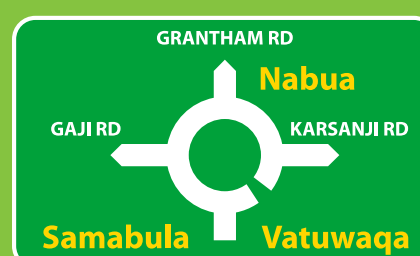

TURN LEFT AT ANY TIME WITH CARE

KINGS ROAD Suva